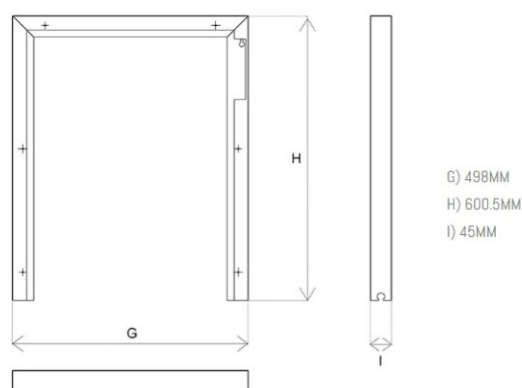

Additional Images

Dimensions

**Optional Spacer*

Product Specification

Fuel	Electric
Installation Type	Freestanding - Stove
Glass Front	Standard Glass
Fuel Bed	Glowing Logs
Flame Effect	LED
Control	Remote - Programmable Thermostatic
Flame Adjustment	Brightness, Colour, Speed
Casing Colour	Black
Fascia	Anthracite, Black Nickel & Chrome
Output (kW)	Max: 2 kW, Min: 1.1 kW, With Thermostat
Door	Clear
Guarantee	5 Years