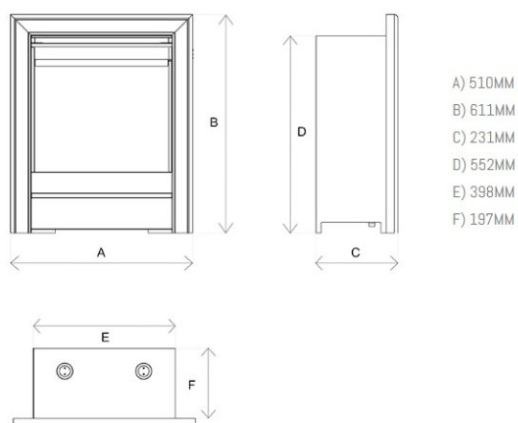

Additional Images

Dimensions

**Optional Spacer*

Product Specification

Fuel	Electric
Installation Type	Freestanding - Stove
Glass Front	Standard Glass
Fuel Bed	Glowing Logs
Flame Effect	LED
Control	Remote - Programmable Thermostatic
Flame Adjustment	Brightness, Colour, Speed
Casing Colour	Black
Fascia	Anthracite, Black Nickel & Chrome
Output (kW)	Max: 2 kW, Min: 1.1 kW, With Thermostat
Door	Clear
Guarantee	5 Years