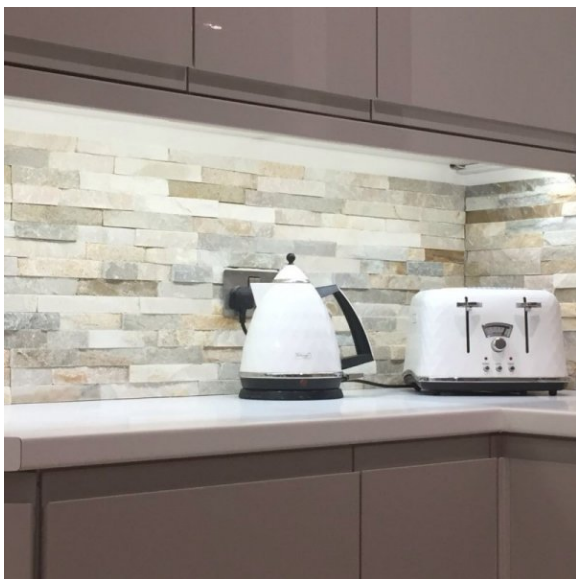

Product Description

The pearl face slate tiles adds depth due to the colours for that extra wow-factor.

Pearl split faced panels offer mini and maxi profile for either a subtle or a striking feature for your fireplace; in an 'easy to install' 'z' shaped formation which doesn't require grouting. The mini split face is 8-13mm variation. The maxi split face is 8-20mm variation.

Additional Images