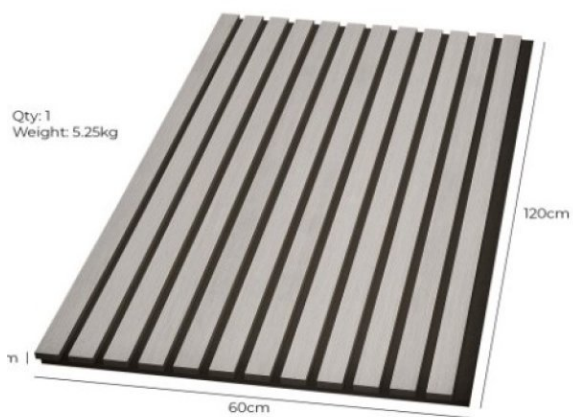

Product Information

- Grey oak finish.
- Easy fit installation.
- 35mm x 2.4mm slat size / 35mm x 12mm slat size.
- 1.44m² coverage / 0.72m² coverage.
- MDF slats with real wood veneer & felt backing.

The highly innovative acoustic wall panel by Fuse is finished in a charcoal oak real wood veneer, which provides a lightweight solution for anyone wanting the slatted look. The panel is easy to install and can quickly transform any indoor space with a contemporary redesign, from home offices to living rooms, bedrooms, or hallways.

Product Features

Finish: Grey oak

Slat Size: 35mm x 12mm

Slat Composition: MDF with real wood veneer

Backing: Flexible 9mm black felt backing

Panel Coverage: 1.44m² / 0.72m²

Suitability: Domestic & commercial spaces

Quantity: One panel

Care: Suitable for oiling or lacquering

Panel Measures:

Height: 2400mm / 1200mm

Width: 600mm

Depth: 21mm

Additional Images

Product Specification

Installation Type	Wooden Wall Panel
Colour	Charcoal Grey, Grey Oak, Natural Oak, Smoked Oak
Height	1200mm, 2400mm