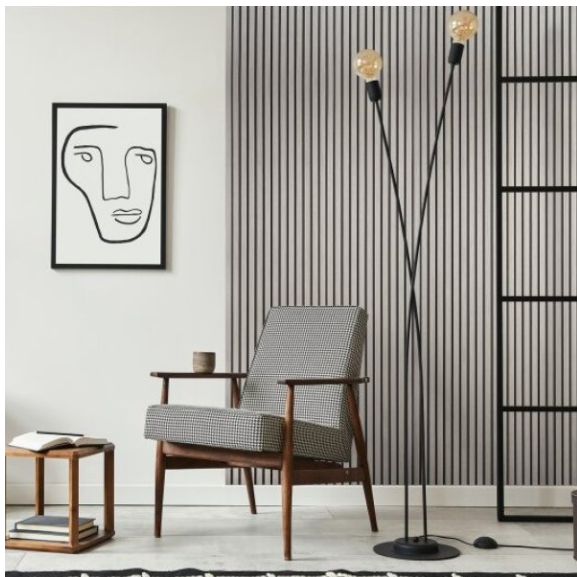

Fuse Acoustic Wooden Wall Panel in Grey Oak

Aurora

£85 inc vat Full Panel / £50 inc vat Half Panel

Product Description

THIS PRODUCT IS AVAILABLE AS COLLECTION ONLY FROM OUR SHOP IN POOLE AS WE DO NOT DELIVER

Product Information

- Grey oak finish.
- Easy fit installation.
- 35mm x 2.4mm slat size / 35mm x 12mm slat size.
- 1.44m² coverage / 0.72m² coverage.
- MDF slats with real wood veneer & felt backing.

The highly innovative acoustic wall panel by Fuse is finished in a charcoal oak real wood veneer, which provides a lightweight solution for anyone wanting the slatted look. The panel is easy to install and can quickly transform any indoor space with a contemporary redesign, from home offices to living rooms, bedrooms, or hallways.

Quantity: One panel

Care: Suitable for oiling or lacquering

Panel Measures:

Height: 2400mm / 1200mm

Width: 600mm

Depth: 21mm

Additional Images

Product Specification

Installation Type	Wooden Wall Panel
Colour	Charcoal Grey, Grey Oak, Natural Oak, Smoked Oak
Height	1200mm, 2400mm