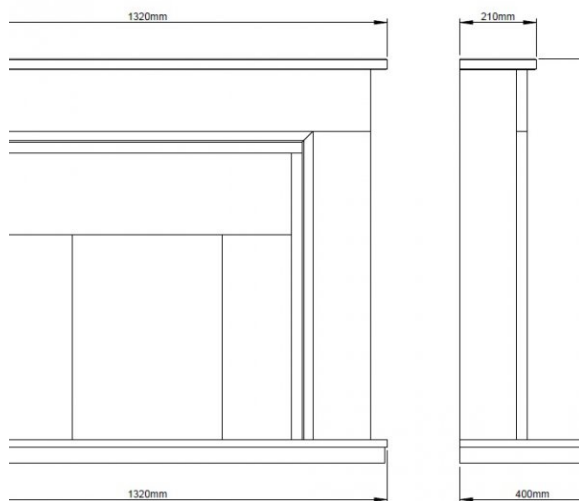

ELGIN & HALL

Elgin & Hall Mosello

Elgin & Hall

RRP from £1011 - Contact us for our best price

Product Description

The Mosello is suitable for gas and electric fires.

Available in 52" width only, in White & Grey micro marble.

Back panel available with 22" cut out, for installation with wider fires.

Additional Images

Product Specification

Installation Type	Fireplace
Fireplace Material	Micromarble
Fireplace Colour	White & Grey Inlay
Fireplace Width	52"
Rebate	45mm, 75mm
Hearth Design	Boxed & Lipped
Back Panel	16" Cut Out, 22" Cut Out, 3 Piece
Downlighting	LED - Optional Extra