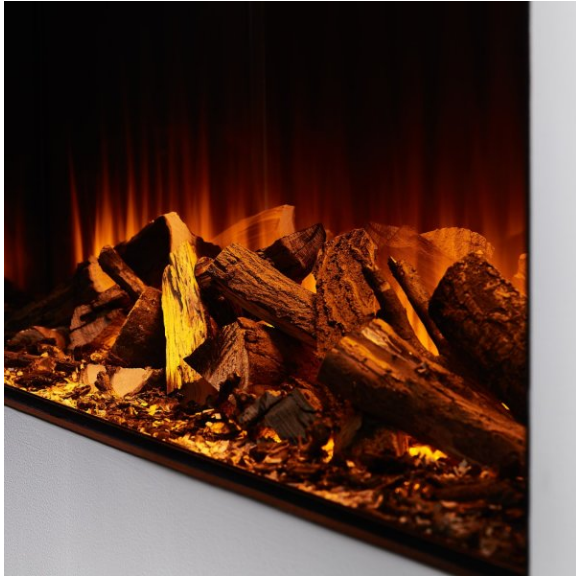

British Fires New Forest 870

British Fires

RRP from £1699 (Showroom Exclusive)

Product Description

The New Forest electric fire takes flame technology to the next level. The LED flame visuals are almost unbelievable in the deep real fire colours and spread throughout the wide fire, utilising every angle.

The signature logs are crafted from high quality materials that perfectly form together and capture every detail you would expect to see in a log, found whilst walking in the New Forest.

DELUXE REAL LOG

FOREST VIEW

The signature logs that are crafted from the rural New Forest in Hampshire, sit comfortably on an underlay of wood chippings and husk, which delivers a real earthy feel.

SLATE EFFECT

A touch of the added slate effect to the logs brings a neat and tidy fuel bed to life.

DIAMOND LIGHT

A dynamic way to show how light can enhance the visual aspect of a flame effect. This is something magical. The fuel bed colour changes take you through a journey of tranquillity.

Additional Images