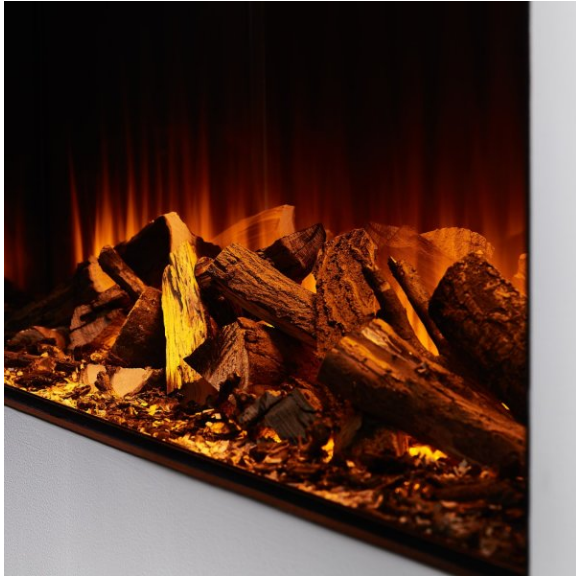

British Fires New Forest 2400

British Fires

RRP from £4199 (Showroom Exclusive)

Product Description

The New Forest electric fire takes flame technology to the next level. The LED flame visuals are almost unbelievable in the deep real fire colours and spread throughout the wide fire, utilising every angle.

The signature logs are crafted from high quality materials that perfectly form together and capture every detail you would expect to see in a log, found whilst walking in the New Forest.

DELUXE REAL LOG

FOREST VIEW

The signature logs that are crafted from the rural New Forest in Hampshire, sit comfortably on an underlay of wood chippings and husk, which delivers a real earthy feel.

SLATE EFFECT

A touch of the added slate effect to the logs brings a neat and tidy fuel bed to life.

DIAMOND LIGHT

A dynamic way to show how light can enhance the visual aspect of a flame effect. This is something magical. The fuel bed colour changes take you through a journey of tranquillity.

Additional Images