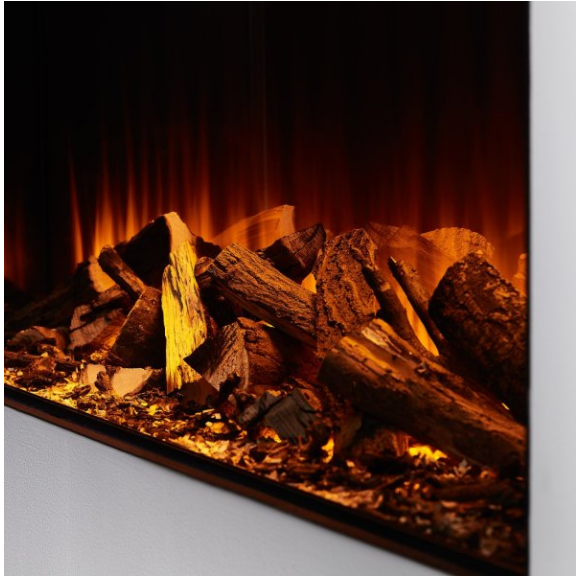

British Fires New Forest 1600

British Fires

RRP from £2399 (Showroom Exclusive)

Product Description

The New Forest electric fire takes flame technology to the next level. The LED flame visuals are almost unbelievable in the deep real fire colours and spread throughout the wide fire, utilising every angle.

The signature logs are crafted from high quality materials that perfectly form together and capture every detail you would expect to see in a log, found whilst walking in the New Forest.

DELUXE REAL LOG

FOREST VIEW

The signature logs that are crafted from the rural New Forest in Hampshire, sit comfortably on an underlay of wood chippings and husk, which delivers a real earthy feel.

SLATE EFFECT

A touch of the added slate effect to the logs brings a neat and tidy fuel bed to life.

DIAMOND LIGHT

A dynamic way to show how light can enhance the visual aspect of a flame effect. This is something magical. The fuel bed colour changes take you through a journey of tranquillity.

Additional Images