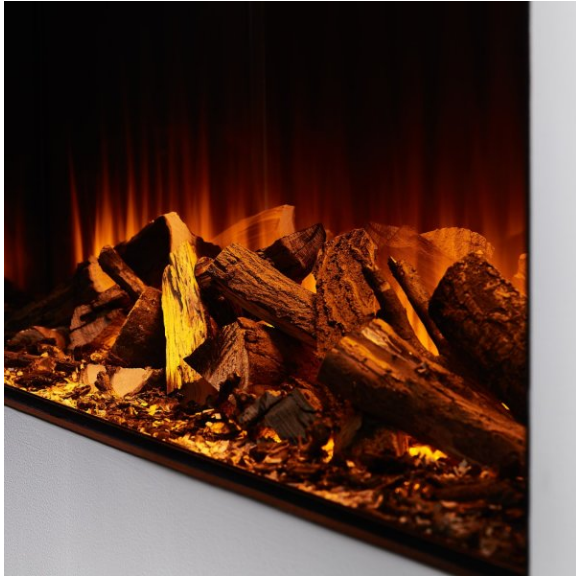

Additional Images