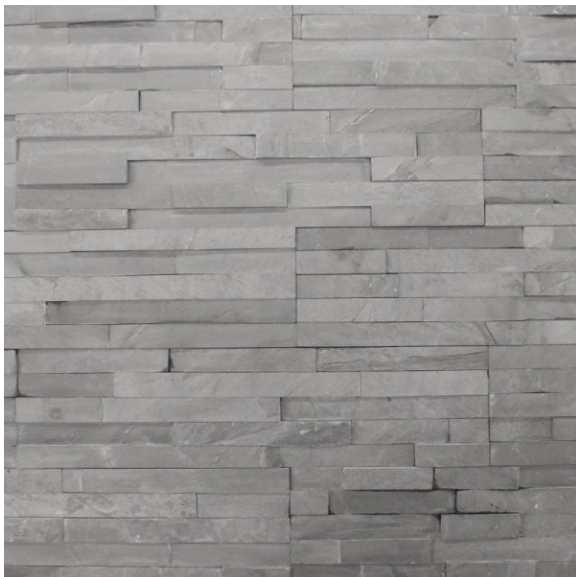

gas appliance
SUPERSTORE

Black Split Face Slate Tiles
Split Face Tiles

POA

Product Description

The black split face slate tiles adds that extra wow-factor. Black split faced panels offer mini and maxi profile for either a subtle or a striking feature for your fireplace; in an 'easy to install' 'z' shaped formation which doesn't require grouting. The mini split face is 8-13mm variation. The maxi split face is 8-20mm variation.

Additional Images

Product Specification

Installation Type	Split Face Tiles
--------------------------	------------------