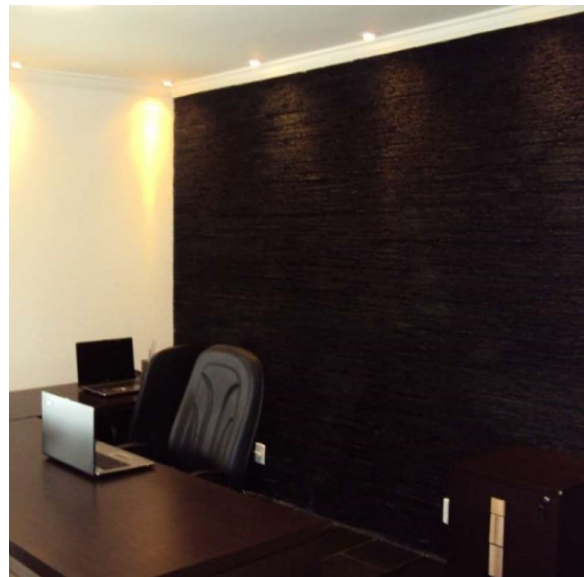

gas appliance
SUPERSTORE

Black Split Face Slate Tiles
Split Face Tiles

POA

Product Description

The black split face slate tiles adds that extra wow-factor. Black split faced panels offer mini and maxi profile for either a subtle or a striking feature for your fireplace; in an 'easy to install' 'z' shaped formation which doesn't require grouting. The mini split face is 8-13mm variation. The maxi split face is 8-20mm variation.

Additional Images

Product Specification

Installation Type	Split Face Tiles
--------------------------	------------------